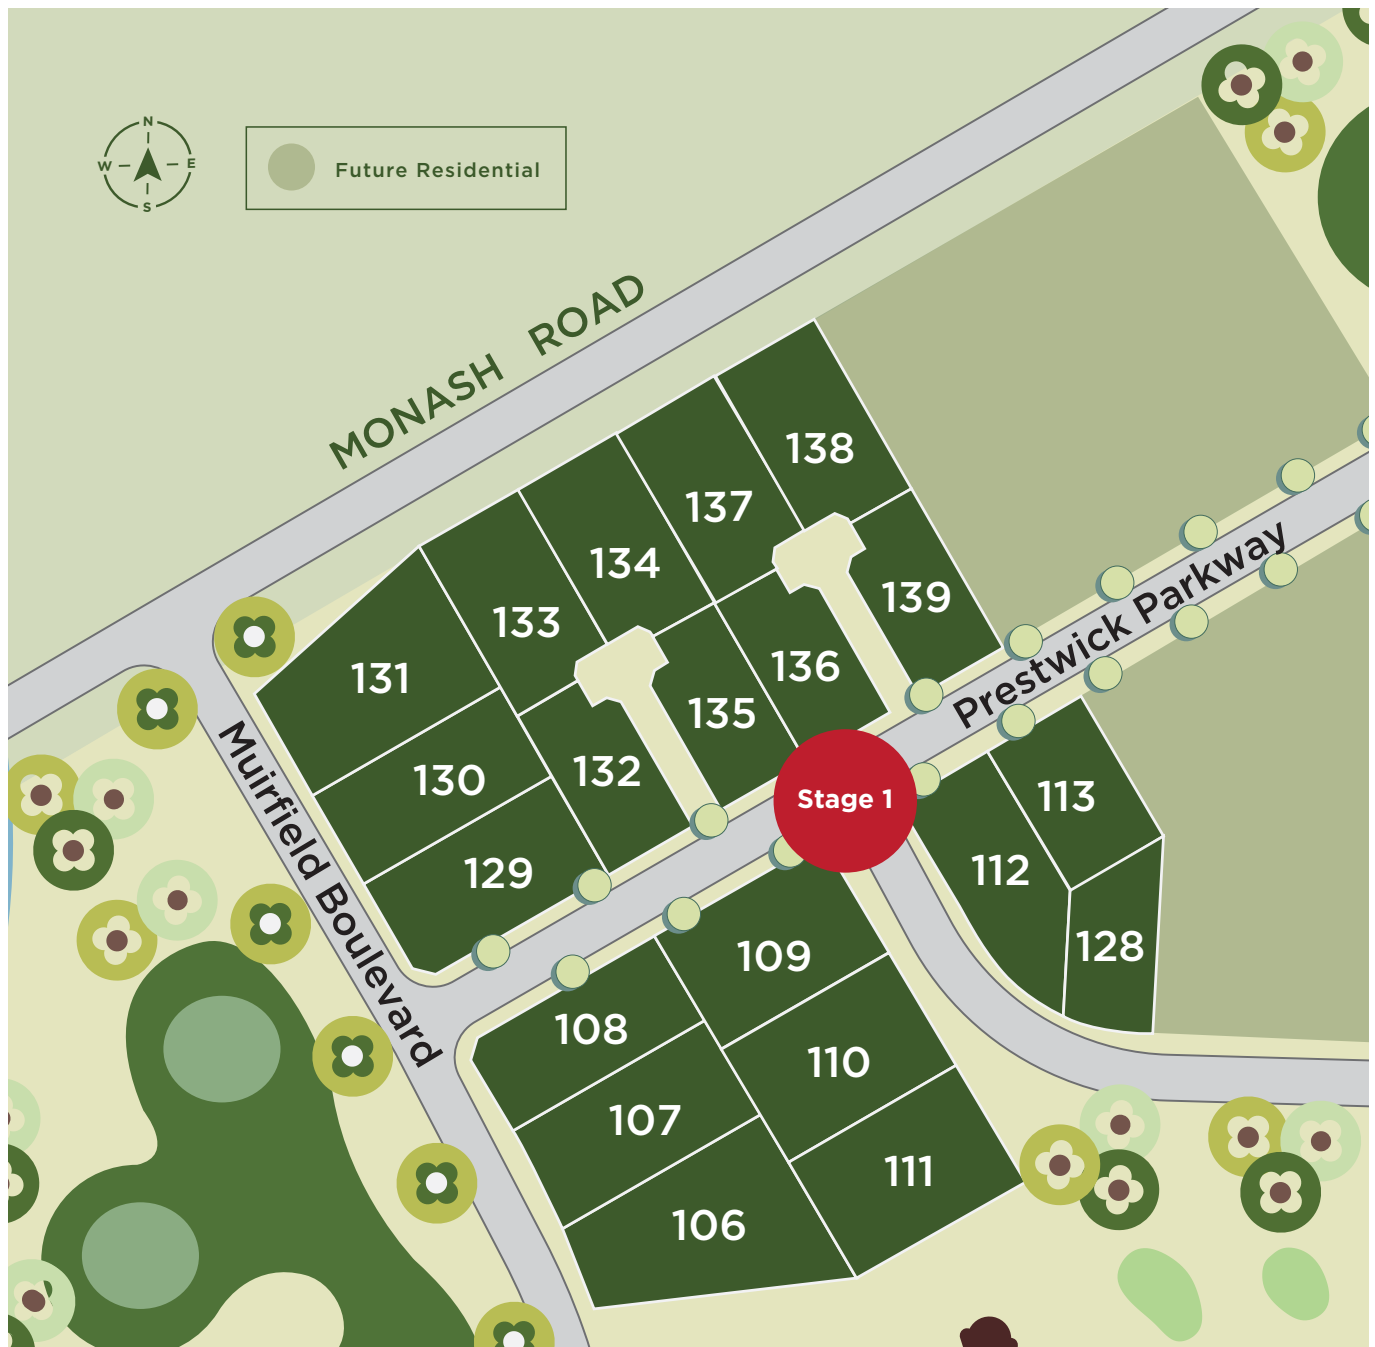

Stage 1

STAGE 1
NOW
SELLING

INTRODUCING MONASH VIEWS

OFFERING THE BEST OF RESORT-STYLE LIVING

Set amongst a prestigious golf course with stunning rural, lake and mountain vistas, large block sizes and neighbouring sporting and leisure facilities on your doorstep.

Located in the gateway to some of Victoria's most treasured national parks and beaches, Monash Views estate provides the perfect opportunity to create an ideal lifestyle.

www.monashviews.com.au

Follow us on Facebook 